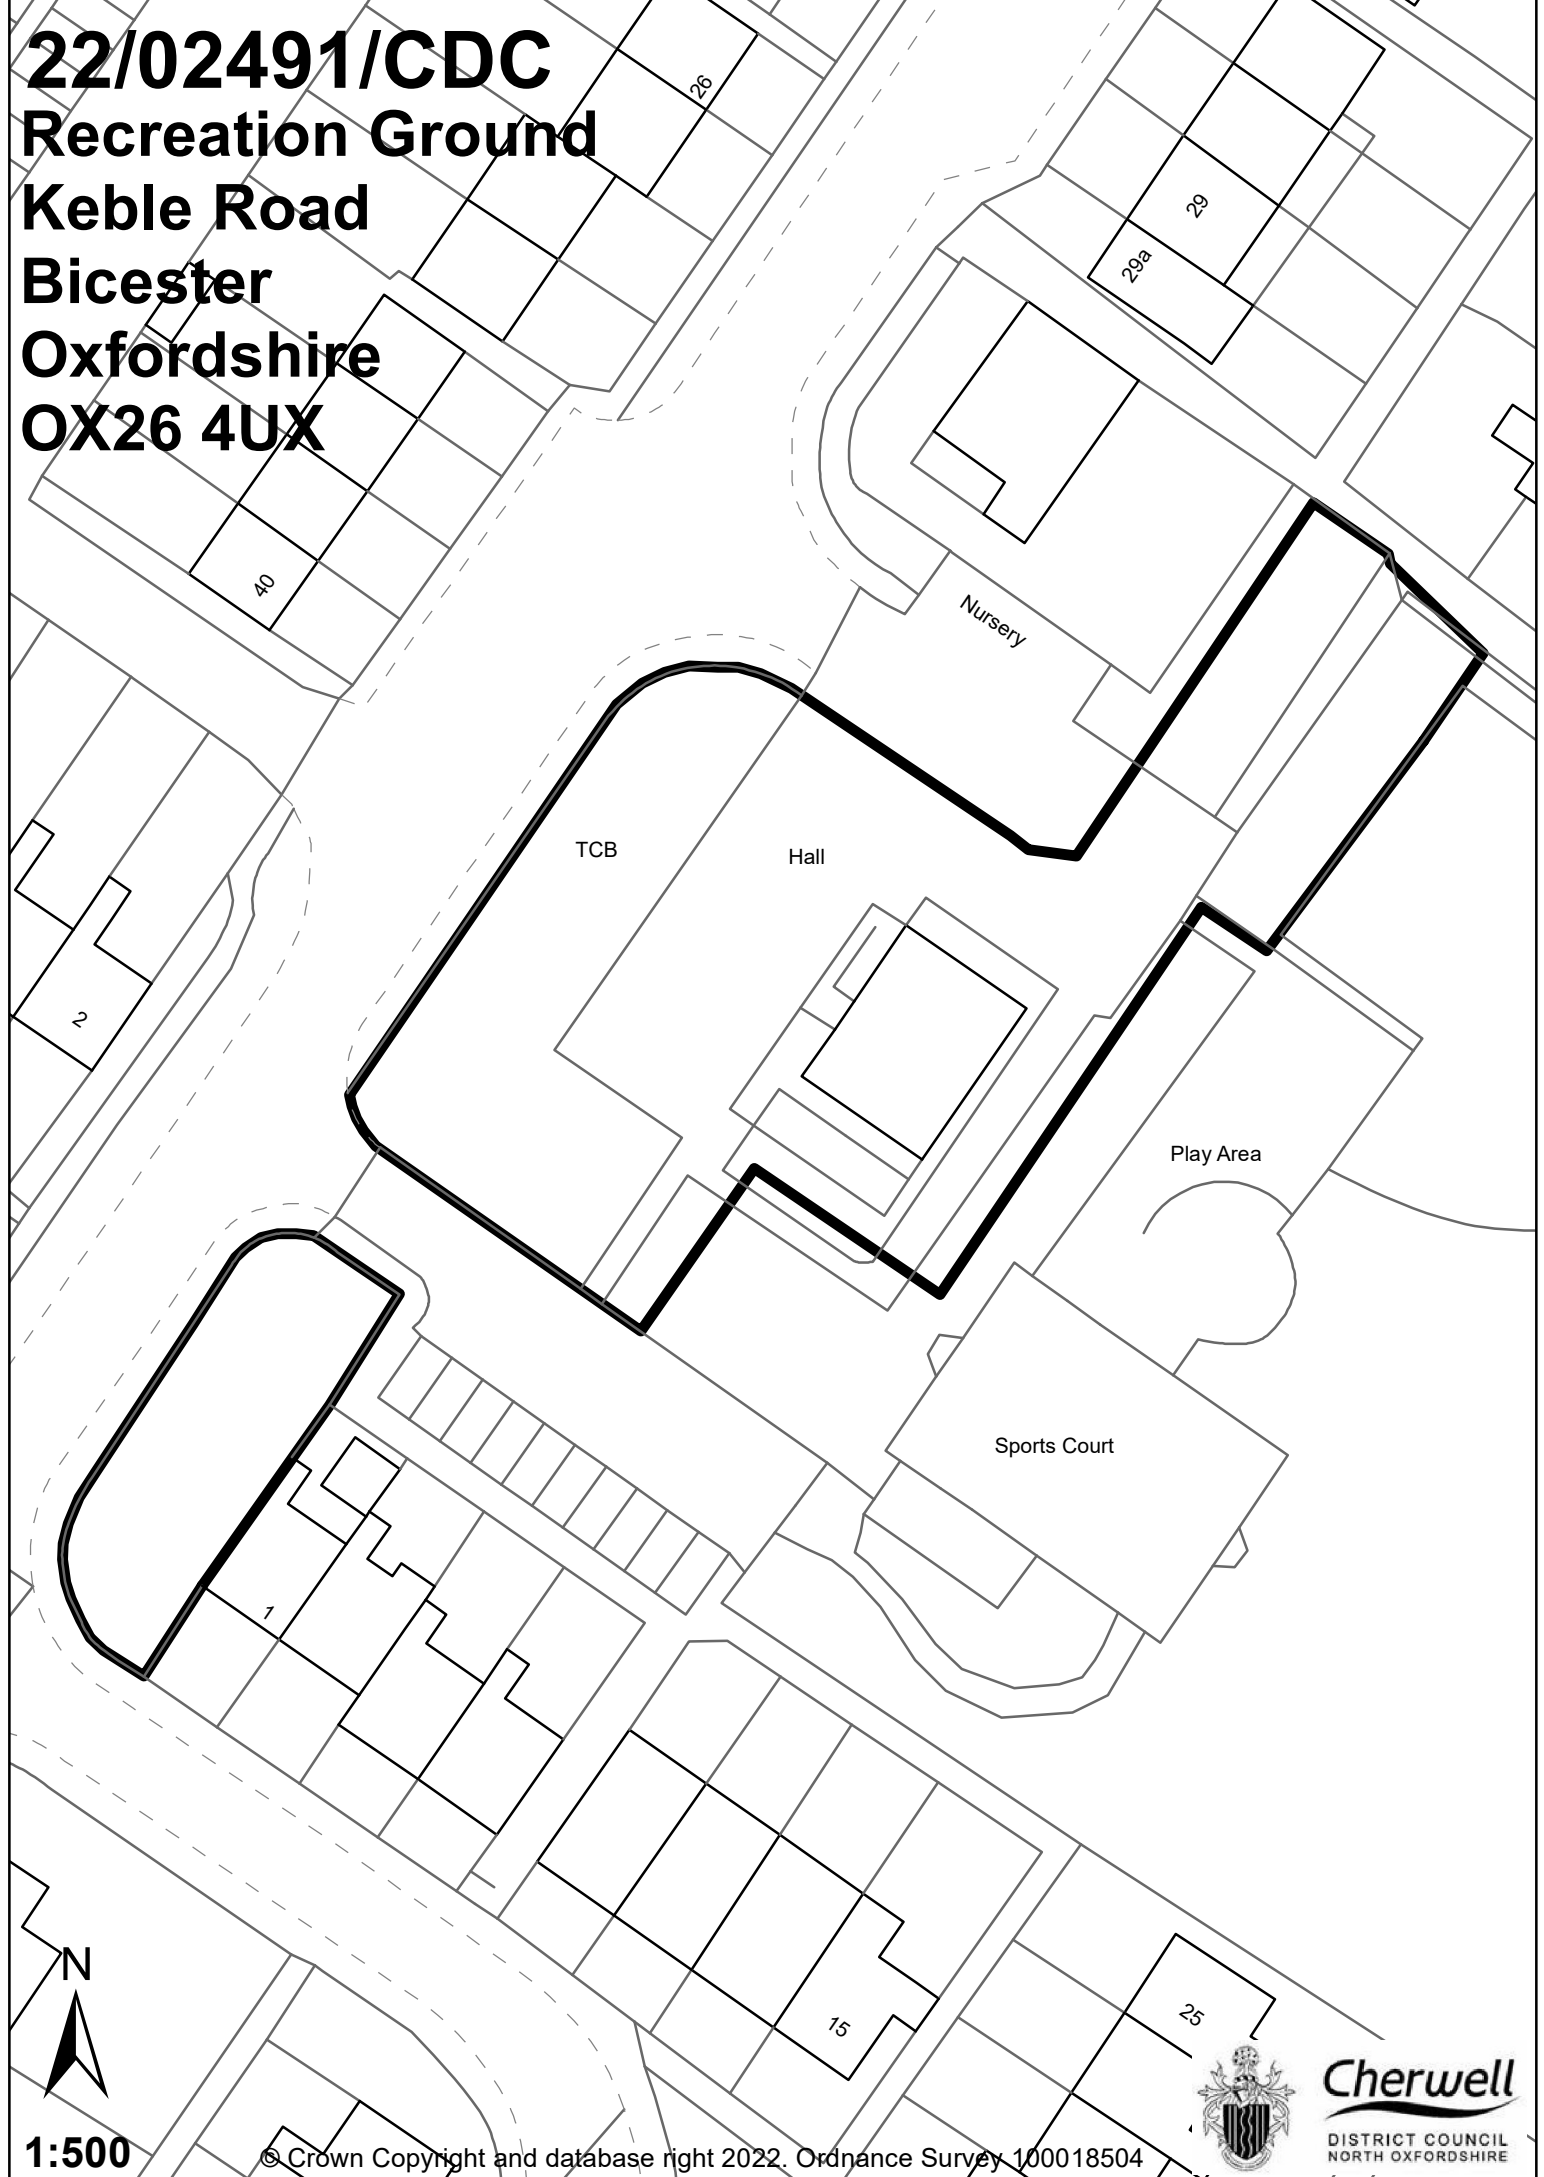

22/02491/CDC
Recreation Ground
Keble Road
Bicester
Oxfordshire
OX26 4UX

1:500